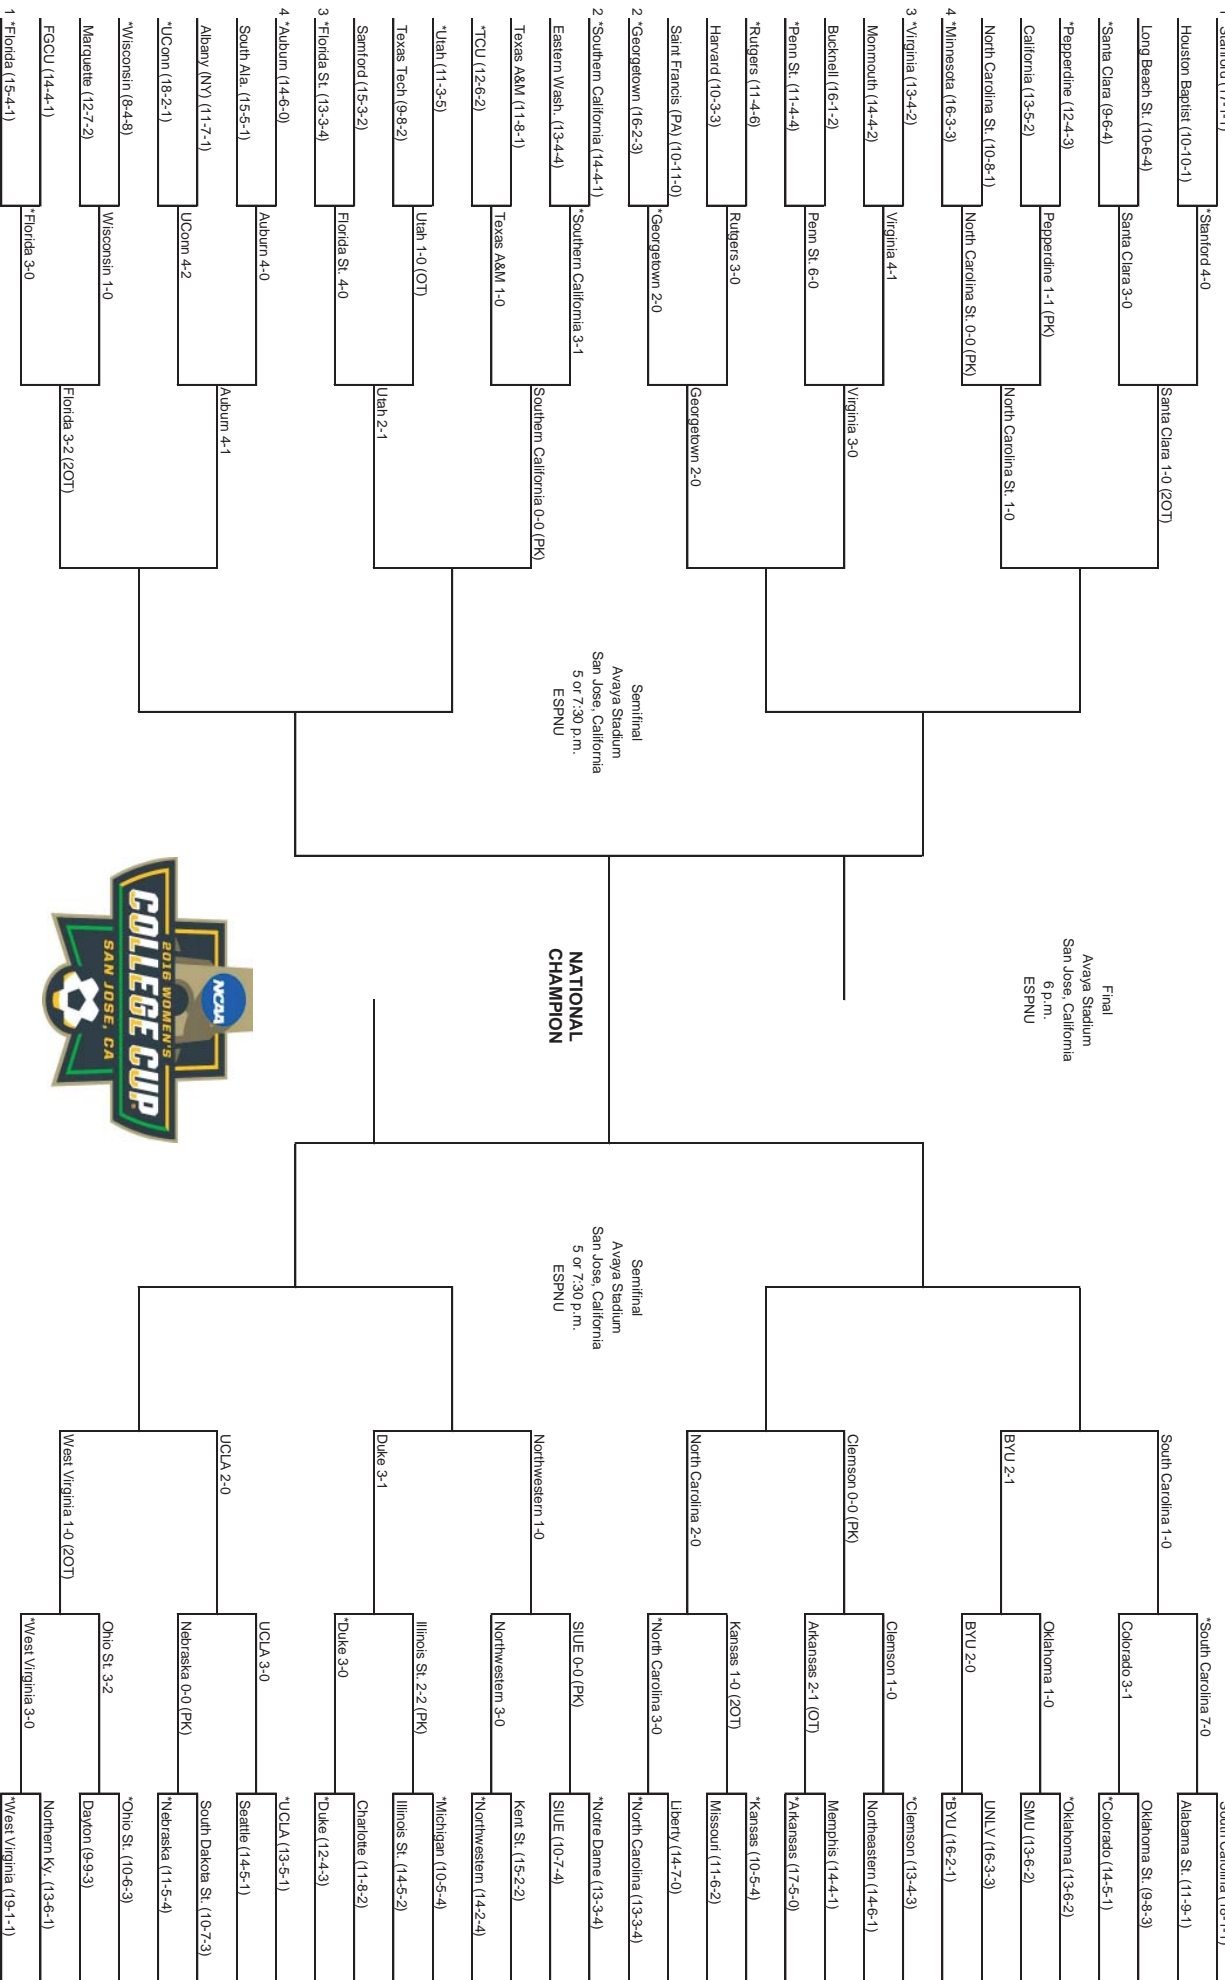

**DIVISION I WOMEN'S
SOCCER CHAMPIONSHIP**

First Round November 11, 12 or 13   **Second/Third Round** November 18 & 20   **Quarterfinals** November 25 or 26   **Semifinals** December 2   **Final** December 4   **Semifinals** December 2   **Quarterfinals** November 25 or 26   **Second/Third Round** November 18 & 20   **First Round** November 11, 12 or 13

*Host institution for preliminary round games.